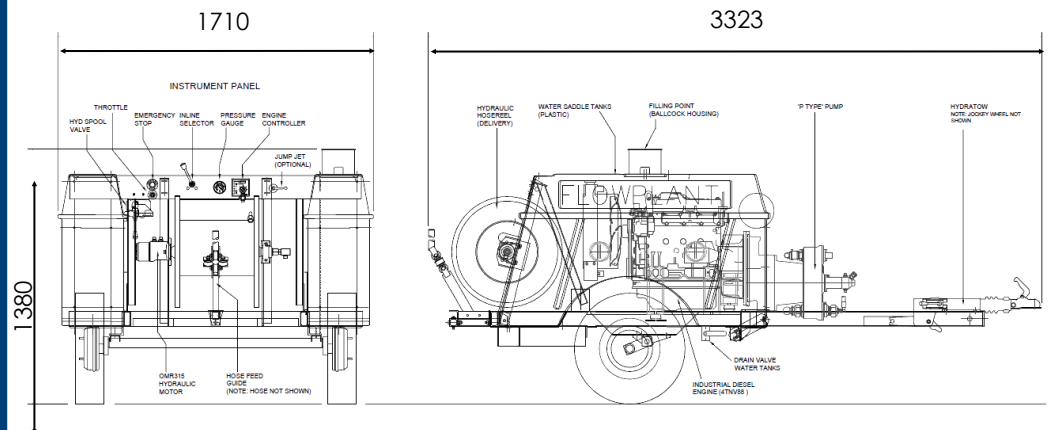

Flowplant Group Ltd

Gemini House, Brunel Road,
Churchfields Industrial Estate,
Salisbury, Wiltshire. SP2 7PU
United Kingdom

t: +44 (0)1722 325 424
f: +44 (0)1722 411 329
e: sales@flowplant.co.uk

- High Pressure
- Cleaner Solutions