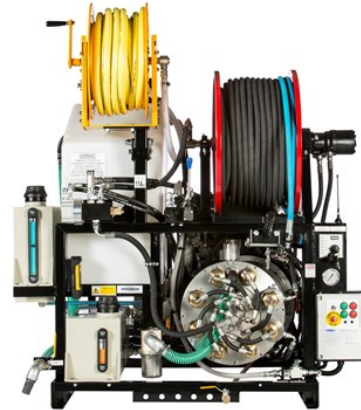

Lightpack Series

- Suitable for drains up to 350mm
- Proven Harben® reliability
- Lightweight
- Tackle all high pressure cleaning tasks

Model	Lightpack Series
Pressure and Flow	Up to 275 bar / Up to 55 litres per minute (4000 psi / 12 gpm) Up to 350 bar / Up to 41 litres per minute (5000 psi / 9 gpm) Up to 415 bar / Up to 32 litres per minute (6000 psi / 7 gpm)
Pump	Harben® 'P' type radial piston diaphragm
Engine	Yanmar 45 hp water cooled diesel
Water Tank	Single - 390 litres (90 gallons) Twin - 780 litres (180 gallons)
Frame	Lightweight folded steel shot blasted and powder coated
Hose Reel	Variable-speed hydraulic-rewind hose reel with 100m high-pressure hose capacity
Radio Remote (optional)	Supplied with a mains charger and 12v in-car charger. The remote can operate at a distance of 90m and allows the unit to be operated by a single operative.
Dimensions	1700mm long x 1000mm wide x 1470mm high *
Weight	Dry weight from 660kg *
Suggested Accessories	- 1/2" Standard jetting hose - 90m (300ft) - 3 x 1/2" Standard drain jets (3r, 3r1f & 6r) - 1/2" Safety leader hose - 3m (10ft) - 1/2" Drain jet extension - 9"

* All weights and dimensions are approximate

Flowplant Group Ltd

Gemini House, Brunel Road,
Churchfields Industrial Estate,
Salisbury, Wiltshire. SP2 7PU
United Kingdom

t: +44 (0)1722 325 424
f: +44 (0)1722 411 329
e: sales@flowplant.co.uk

• High Pressure
• Cleaner Solutions