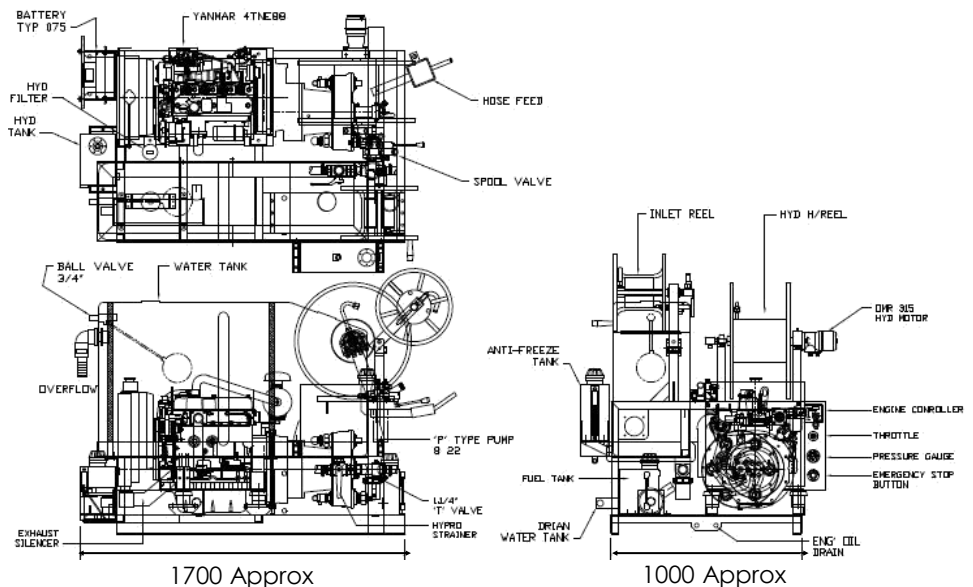

Lightpack Series

- Suitable for drains up to 350mm
- Proven Harben® reliability
- Lightweight
- Tackle all high pressure cleaning tasks

Model	Lightpack Series
Pressure and Flow	Up to 275 bar / Up to 55 litres per minute (4000 psi / 12 gpm) Up to 350 bar / Up to 41 litres per minute (5000 psi / 9 gpm) Up to 415 bar / Up to 32 litres per minute (6000 psi / 7 gpm)
Pump	Harben® 'P' type radial piston diaphragm
Engine	Yanmar 45 hp water cooled diesel
Water Tank	Single - 390 litres (90 gallons) Twin - 780 litres (180 gallons)
Frame	Lightweight folded steel shot blasted and powder coated
Hose Reel	Variable-speed hydraulic-rewind hose reel with 100m high-pressure hose capacity
Radio Remote (optional)	Supplied with a mains charger and 12v in-car charger. The remote can operate at a distance of 90m and allows the unit to be operated by a single operative.
Dimensions	1700mm long x 1000mm wide x 1470mm high *
Weight	Dry weight from 660kg *
Suggested Accessories	- 1/2" Standard jetting hose - 90m (300ft) - 3 x 1/2" Standard drain jets (3r, 3r1f & 6r) - 1/2" Safety leader hose - 3m (10ft) - 1/2" Drain jet extension - 9"

* All weights and dimensions are approximate

Flowplant Group Ltd

Gemini House, Brunel Road,
Churchfields Industrial Estate,
Salisbury, Wiltshire. SP2 7PU
United Kingdom

t: +44 (0)1722 325 424
f: +44 (0)1722 411 329
e: sales@flowplant.co.uk

• High Pressure
• Cleaner Solutions